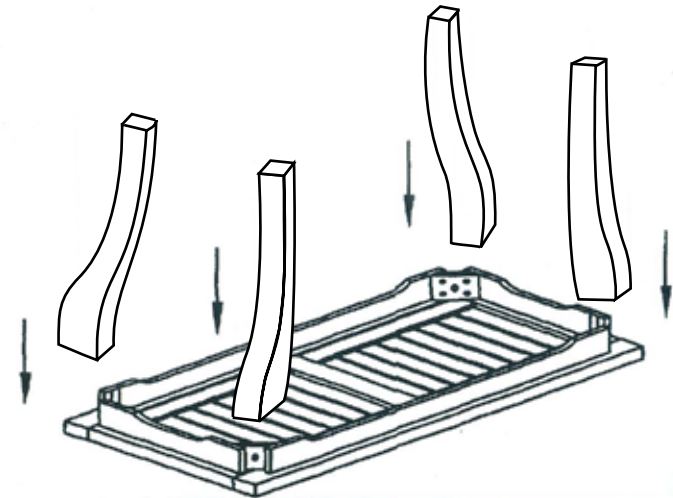

outdoorinteriors. ASSEMBLY INSTRUCTIONS FOR COFFEE TABLE # 390070
 bringing style and solutions to your patio & garden

Part 1

Part 2

Step 1

Step 2

STOP! PLEASE READ FIRST:

Thank you for purchasing this item from Outdoor Interiors.

ASSEMBLY TIPS: Assemble upside down with the table top facing down. Never over-tighten any screws or bolts. It's best to assemble with 2 people. Please visit our website if you have any questions www.outdoorinteriors.com.

Please review the "PLEASE OIL ME" card for how to care & maintain your new furniture.

Parts list

A

Steel washer (4Pcs)

B

Nut M8x5 [0.2"] (4Pcs)

PLEASE NOTE:
 NUT & WASHER ARE ALREADY AFFIXED
 OVER ALL (4) BOLTS AND TABLE LEGS