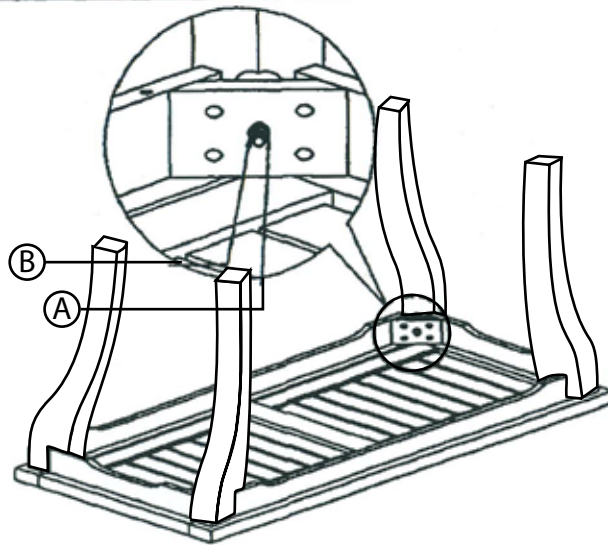

outdoorinteriors. ASSEMBLY INSTRUCTIONS FOR COFFEE TABLE # 390070
 bringing style and solutions to your patio & garden

Part 1

Part 2

Step 1

Step 2

STOP! PLEASE READ FIRST:

Thank you for purchasing this item from Outdoor Interiors.

Please verify all the hardware and components are included as you unpack the carton. Place the items in a safe area to avoid loss and damaging contents. Use a soft area or use the empty box to assemble the item.

ASSEMBLY TIPS: Assemble upside down with the table top facing down. Never over-tighten any screws or bolts. It's best to assemble with 2 people. Please visit our website if you have any questions www.outdoorinteriors.com.

Please review the "PLEASE OIL ME" card for how to care & maintain your new furniture.

Parts list

A

Steel washer (4Pcs)

B

Nut M8x5 [0.2"] (4Pcs)

PLEASE NOTE:
 NUT & WASHER ARE ALREADY AFFIXED
 OVER ALL (4) BOLTS AND TABLE LEGS