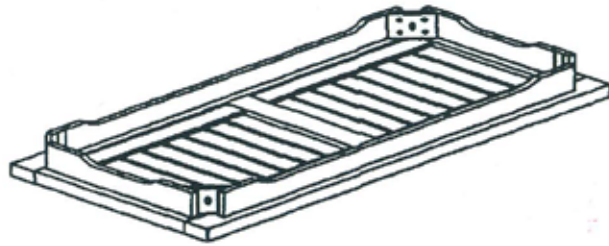

outdoorinteriors. ASSEMBLY INSTRUCTIONS FOR COFFEE TABLE # 390070
 bringing style and solutions to your patio & garden

Part 1

Part 2

Step 1

Step 2

STOP! PLEASE READ FIRST:

Thank you for purchasing this item from Outdoor Interiors.