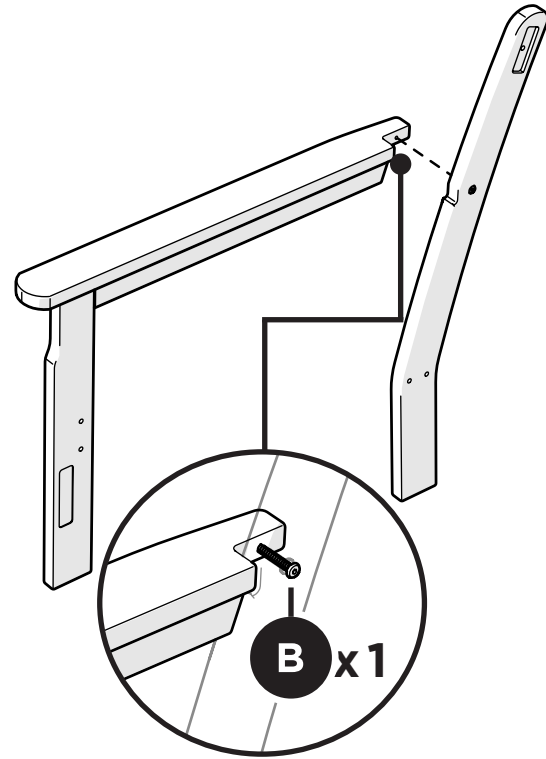

### PARTS

**A** x 2

1" Bolt — H.25-20X1

Hole Plug — HSP.312x.25 (Extra)

**B** x 8

1.75" Screw — H.27X1.75

**C** x 5

3" Screw — H.27X3

**D** x 4

2" Phillips Screw — H8X2

1

Position screw through back leg and align with pilot hole in the arm.  
Duplicate other side

2

3

4

5